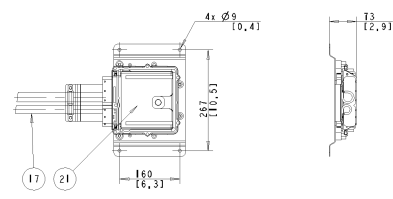

ECU UNIT

- 1 OIL FILLER CAP, ENGINE
- 2 OIL DIP STICK, ENGINE
- 3 OIL DRAIN (WITH PUMP), ENGINE
- 4 OIL FILTER
- 5 WATER DRAIN, FRESH WATER
- 6 WATER FILLER CAP FRESH WATER
- 7 WATER INLET, SEAWATER I.D. 32, 1.25"
- 8 WATER DRAIN CHARGE AIR COOLER, SEA WATER
- 9 WATER DRAIN HEAT EXCHANGER, SEAWATER
- 10 FUEL FILTER
- 11 AIR FILTER
- 12 LIFTING DEVICE 2x Ø21, 0.83"
- 13 AUTOMATIC FUSE, VOLTAGE CONVERTER
- 14 EXHAUST ELBOW FOR HOSE I.D. 89, [3,5]
- 15 AUX. STOP
- 16 FUSE, FUEL FEED PUMP
- 17 ECU CABLE HARNESS L=1.5M (5 FEET)
- 18 CCV FILTER
- 19 FUEL INLET CONNECTION FOR HOSE I.D. 9,5 (3,8")
- 20 FUEL RETURN CONNECTION FOR HOSE I.D. 9,5 (3,8")
- 21 ECU UNIT (BULKHEAD MOUNTED)
- 22 OIL COOLER REVERSE GEAR

SCALE 1:5
CENTER OF GRAVITY