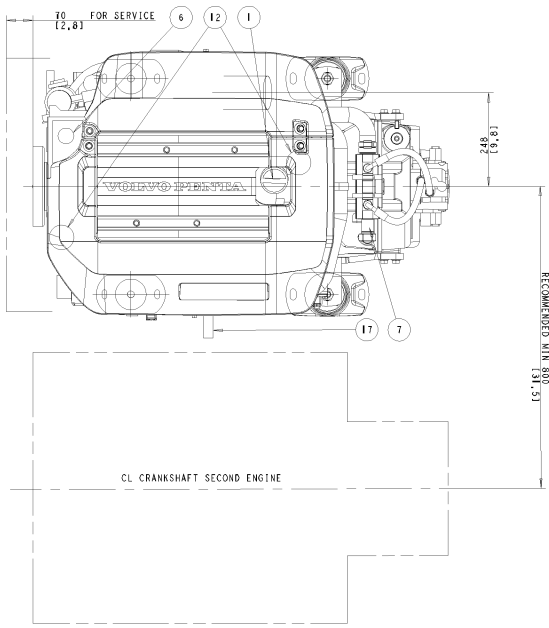

ECU UNIT

VIEW A
1:2

- 1 OIL FILLER CAP, ENGINE
- 2 OIL DIP STICK, ENGINE
- 3 OIL DRAIN (WITH PUMP), ENGINE
- 4 OIL FILTER
- 5 WATER DRAIN, FRESH WATER
- 6 WATER FILLER CAP FRESH WATER
- 7 WATER INLET, SEAWATER I.D. 32, 1.25"
- 8 WATER DRAIN CHARGE AIR COOLER, SEA WATER
- 9 WATER DRAIN HEAT EXCHANGER, SEAWATER
- 10 FUEL FILTER
- 11 AIR FILTER
- 12 LIFTING DEVICE 2x Ø21, 0.83"
- 13 AUTOMATIC FUSE, VOLTAGE CONVERTER
- 14 EXHAUST ELBOW FOR HOSE I.D. 89, [3,5]
- 15 AUX. STOP
- 16 FUSE, FUEL FEED PUMP
- 17 ECU CABLE HARNESS L=1.5M (5 FEET)
- 18 CCV FILTER
- 19 FUEL INLET CONNECTION FOR HOSE I.D. 9,5 (3,8")
- 20 FUEL RETURN CONNECTION FOR HOSE I.D. 9,5 (3,8")
- 21 ECU UNIT (BULKHEAD MOUNTED)
- 22 OIL COOLER REVERSE GEAR

SCALE 1:5
CENTER OF GRAVITY