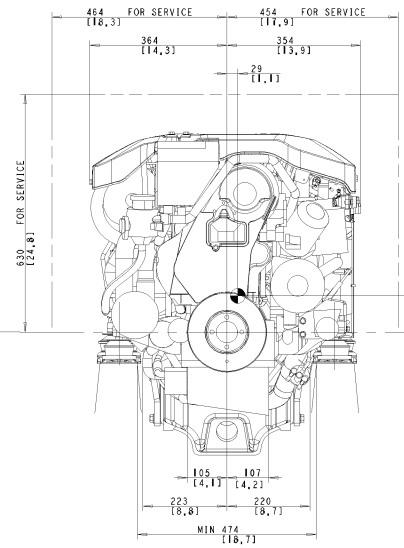

View A

ECU UNIT

- 1 OIL FILLER CAP, ENGINE
- 2 OIL DIP STICK, ENGINE
- 3 OIL DRAIN (WITH PUMP), ENGINE
- 4 OIL FILTER
- 5 WATER DRAIN, FRESH WATER
- 6 WATER FILLER CAP FRESH WATER
- 7 WATER INLET, SEAWATER I.D. 32, 1.25"
- 8 WATER DRAIN CHARGE AIR COOLER, SEA WATER
- 9 WATER DRAIN HEAT EXCHANGER, SEAWATER
- 10 FUEL FILTER
- 11 AIR FILTER
- 12 LIFTING DEVICE 2x Ø21, 0.83"
- 13 AUTOMATIC FUSE, VOLTAGE CONVERTER
- 14 EXHAUST ELBOW FOR HOSE I.D. 89, [3,5]
- 15 AUX. STOP
- 16 FUSE, FUEL FEED PUMP
- 17 ECU CABLE HARNESS L=1.5M (5 FEET)
- 18 CCV FILTER
- 19 FUEL INLET CONNECTION FOR HOSE I.D. 9,5 (3,8")
- 20 FUEL RETURN CONNECTION FOR HOSE I.D. 9,5 (3,8")
- 21 ECU UNIT (BULKHEAD MOUNTED)
- 22 OIL COOLER REVERSE GEAR

SCALE 1:5
CENTER OF GRAVITY