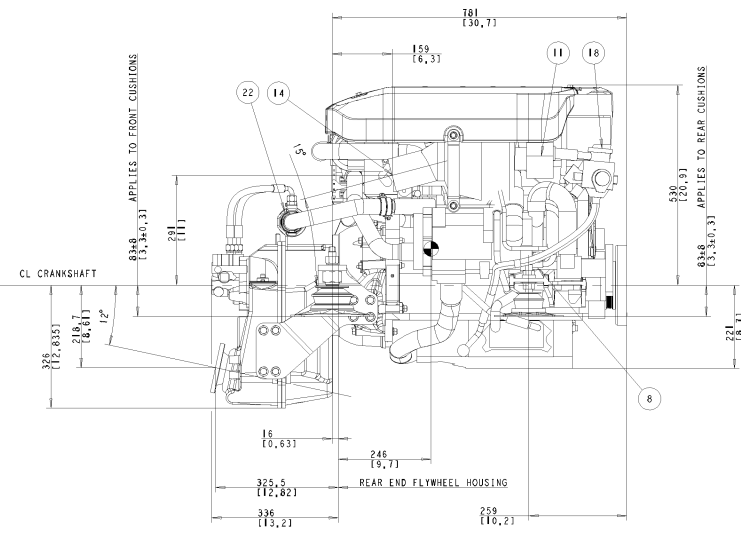

View A

ECU UNIT

- 1 OIL FILLER CAP, ENGINE
- 2 OIL DIP STICK, ENGINE
- 3 OIL DRAIN (WITH PUMP), ENGINE
- 4 OIL FILTER
- 5 WATER DRAIN, FRESH WATER
- 6 WATER FILLER CAP FRESH WATER
- 7 WATER INLET, SEAWATER I.D. 32, 1.25"
- 8 WATER DRAIN CHARGE AIR COOLER, SEA WATER
- 9 WATER DRAIN HEAT EXCHANGER, SEAWATER
- 10 FUEL FILTER
- 11 AIR FILTER
- 12 LIFTING DEVICE 2x Ø21, 0.83"
- 13 AUTOMATIC FUSE, VOLTAGE CONVERTER
- 14 EXHAUST ELBOW FOR HOSE I.D. 89, [3,5]
- 15 AUX. STOP
- 16 FUSE, FUEL FEED PUMP
- 17 ECU CABLE HARNESS L=1.5M (5 FEET)
- 18 CCV FILTER
- 19 FUEL INLET CONNECTION FOR HOSE I.D. 9,5 (3,8")
- 20 FUEL RETURN CONNECTION FOR HOSE I.D. 9,5 (3,8")
- 21 ECU UNIT (BULKHEAD MOUNTED)
- 22 OIL COOLER REVERSE GEAR

SCALE 1:5
CENTER OF GRAVITY