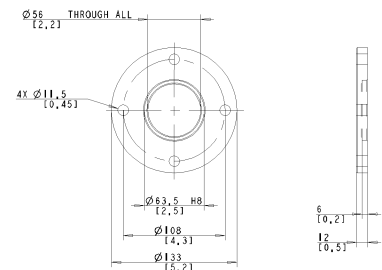

ECU UNIT

VIEW A
1:2

- 1 OIL FILLER CAP, ENGINE
- 2 OIL DIP STICK, ENGINE
- 3 OIL DRAIN (WITH PUMP), ENGINE
- 4 OIL FILTER
- 5 WATER DRAIN, FRESH WATER
- 6 WATER FILLER CAP FRESH WATER
- 7 WATER INLET, SEAWATER I.D. 32, 1.25"
- 8 WATER DRAIN CHARGE AIR COOLER, SEA WATER
- 9 WATER DRAIN HEAT EXCHANGER, SEAWATER
- 10 FUEL FILTER
- 11 AIR FILTER
- 12 LIFTING DEVICE 2x Ø21, 0.83"
- 13 AUTOMATIC FUSE, VOLTAGE CONVERTER
- 14 EXHAUST ELBOW FOR HOSE I.D. 89, [3,5]
- 15 AUX. STOP
- 16 FUSE, FUEL FEED PUMP
- 17 ECU CABLE HARNESS L=1.5M (5 FEET)
- 18 CCV FILTER
- 19 FUEL INLET CONNECTION FOR HOSE I.D. 9,5 (3,8")
- 20 FUEL RETURN CONNECTION FOR HOSE I.D. 9,5 (3,8")
- 21 ECU UNIT (BULKHEAD MOUNTED)
- 22 OIL COOLER REVERSE GEAR

SCALE 1:5
CENTER OF GRAVITY