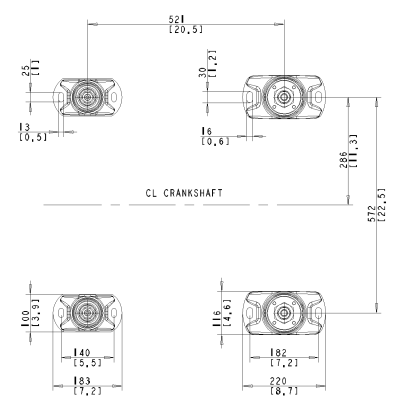

ECU UNIT

VIEW A
1:2

- 1 OIL FILLER CAP, ENGINE
- 2 OIL DIP STICK, ENGINE
- 3 OIL DRAIN (WITH PUMP), ENGINE
- 4 OIL FILTER
- 5 WATER DRAIN, FRESH WATER
- 6 WATER FILLER CAP FRESH WATER
- 7 WATER INLET, SEAWATER I.D. 32, 1.25"
- 8 WATER DRAIN CHARGE AIR COOLER, SEA WATER
- 9 WATER DRAIN HEAT EXCHANGER, SEAWATER
- 10 FUEL FILTER
- 11 AIR FILTER
- 12 LIFTING DEVICE 2x Ø21, 0.83"
- 13 AUTOMATIC FUSE, VOLTAGE CONVERTER
- 14 EXHAUST ELBOW FOR HOSE I.D. 89, [3,5]
- 15 AUX. STOP
- 16 FUSE, FUEL FEED PUMP
- 17 ECU CABLE HARNESS L=1.5M (5 FEET)
- 18 CCV FILTER
- 19 FUEL INLET CONNECTION FOR HOSE I.D. 9,5 (3,8")
- 20 FUEL RETURN CONNECTION FOR HOSE I.D. 9,5 (3,8")
- 21 ECU UNIT (BULKHEAD MOUNTED)
- 22 OIL COOLER REVERSE GEAR

SCALE 1:5
CENTER OF GRAVITY